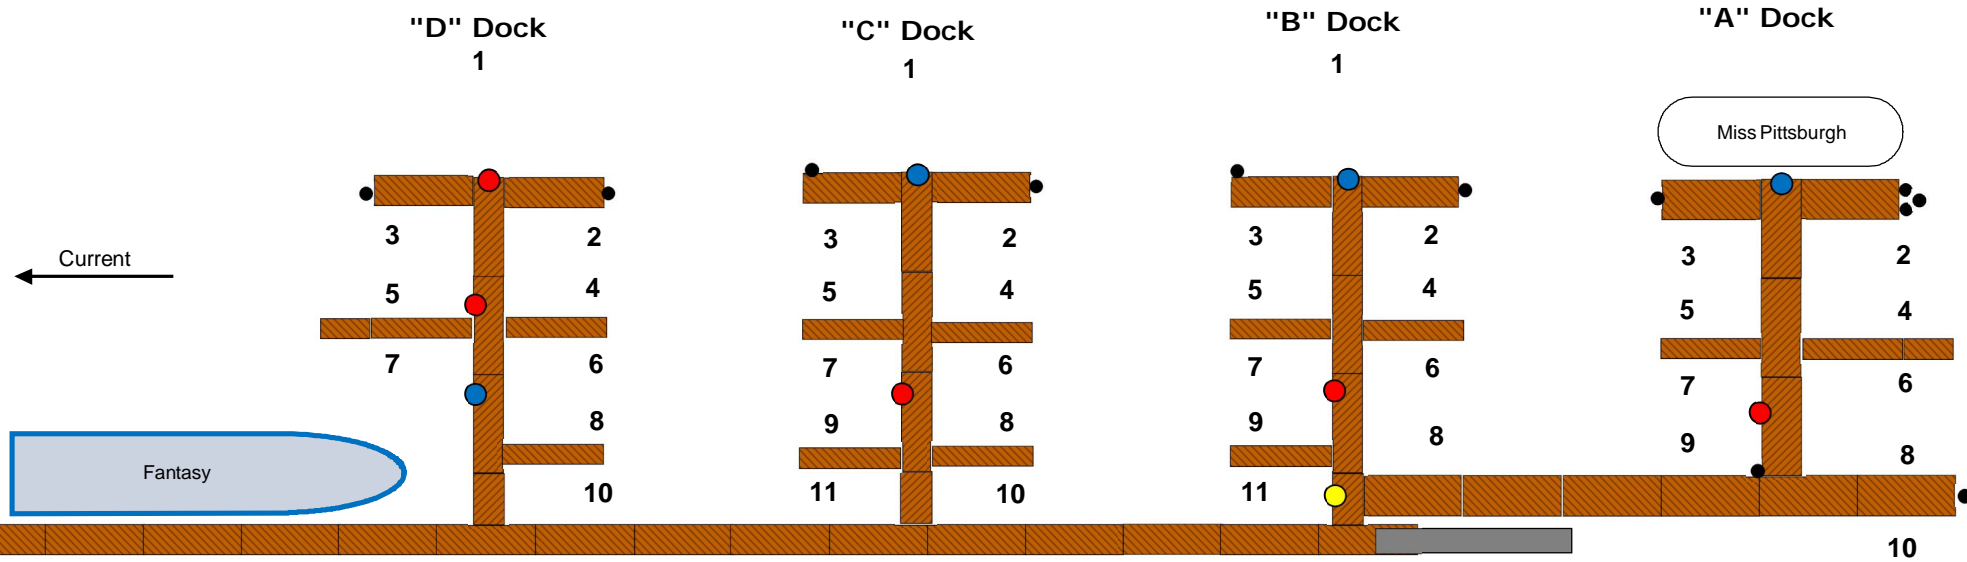

Lock Wall One Marina

- Single 50 Amp Pedestal
- Double 30 Amp Pedestal
- Single 30 Amp Pedestal